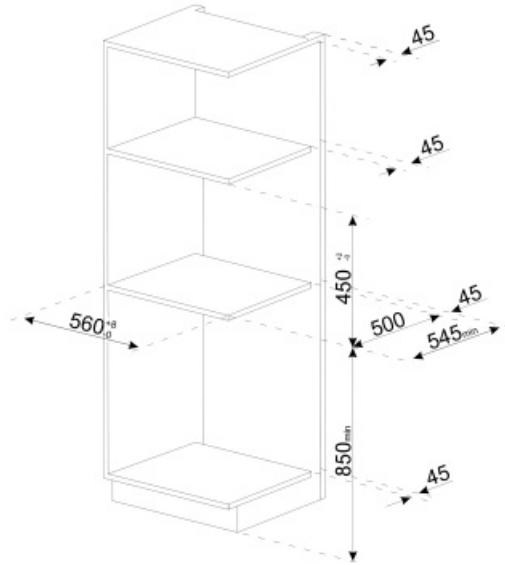

Technical Features

Coffee granules compartment	Yes	Cup holder	Yes, warmed
Ground coffee compartment	Yes	Heating system	Thermoblock + Steamer
Removable water container	Yes	Grinder	Semiprofessional stainless steel conical grinder
Used coffee waste container	Yes (14 single, 7 double)	Pump pressure	15 bar
Height-adjustable coffee spout	Yes, 85-142 mm	Water container capacity	2.50 l
Steam dispenser	Yes	Coffee granule container capacity	350 g
Drip tray	Yes	Light Type	LED
Removable milk jug	Yes	Lights	4
Thermal carafe	Yes, stainless steel 0,5 L with autoclean system	Installation	On telescopic guides with soft closing

Electrical Connection

Plug	Not present	Voltage (V)	220-240 V
Nominal power	1350 W	Frequency (Hz)	50-60 Hz
Current	5,6 A	Power supply cable length	180 cm

Logistic Information

Width (mm)	595 mm	Height (mm)	455 mm
Depth (mm)	470 mm		