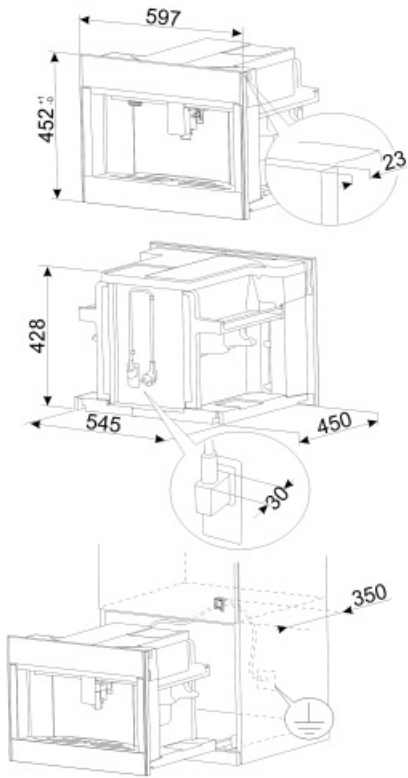

Technical Features

Coffee granules compartment	Yes	Cup holder	Yes, warmed
Ground coffee compartment	Yes	Heating system	Thermoblock + Steamer
Removable water container	Yes	Grinder	Semiprofessional stainless steel conical grinder
Used coffee waste container	Yes (14 single, 7 double)	Pump pressure	15 bar
Height-adjustable coffee spout	Yes, 85-142 mm	Water container capacity	2.50 l
Steam dispenser	Yes	Coffee granule container capacity	350 g
Drip tray	Yes	Light Type	LED
Removable milk jug	Yes	Lights	4
Thermal carafe	Yes, stainless steel 0,5 L with autoclean system	Installation	On telescopic guides with soft closing

Electrical Connection

Plug	Not present	Voltage (V)	220-240 V
Nominal power	1350 W	Frequency (Hz)	50-60 Hz
Current	5,6 A	Power supply cable length	180 cm

Logistic Information

Width (mm)	595 mm	Height (mm)	455 mm
Depth (mm)	470 mm		